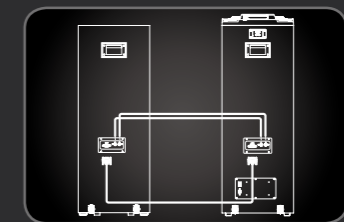

COLOR LIGHTS / STROBE EFFECTS

TWO SPEAKERS CONNECTION